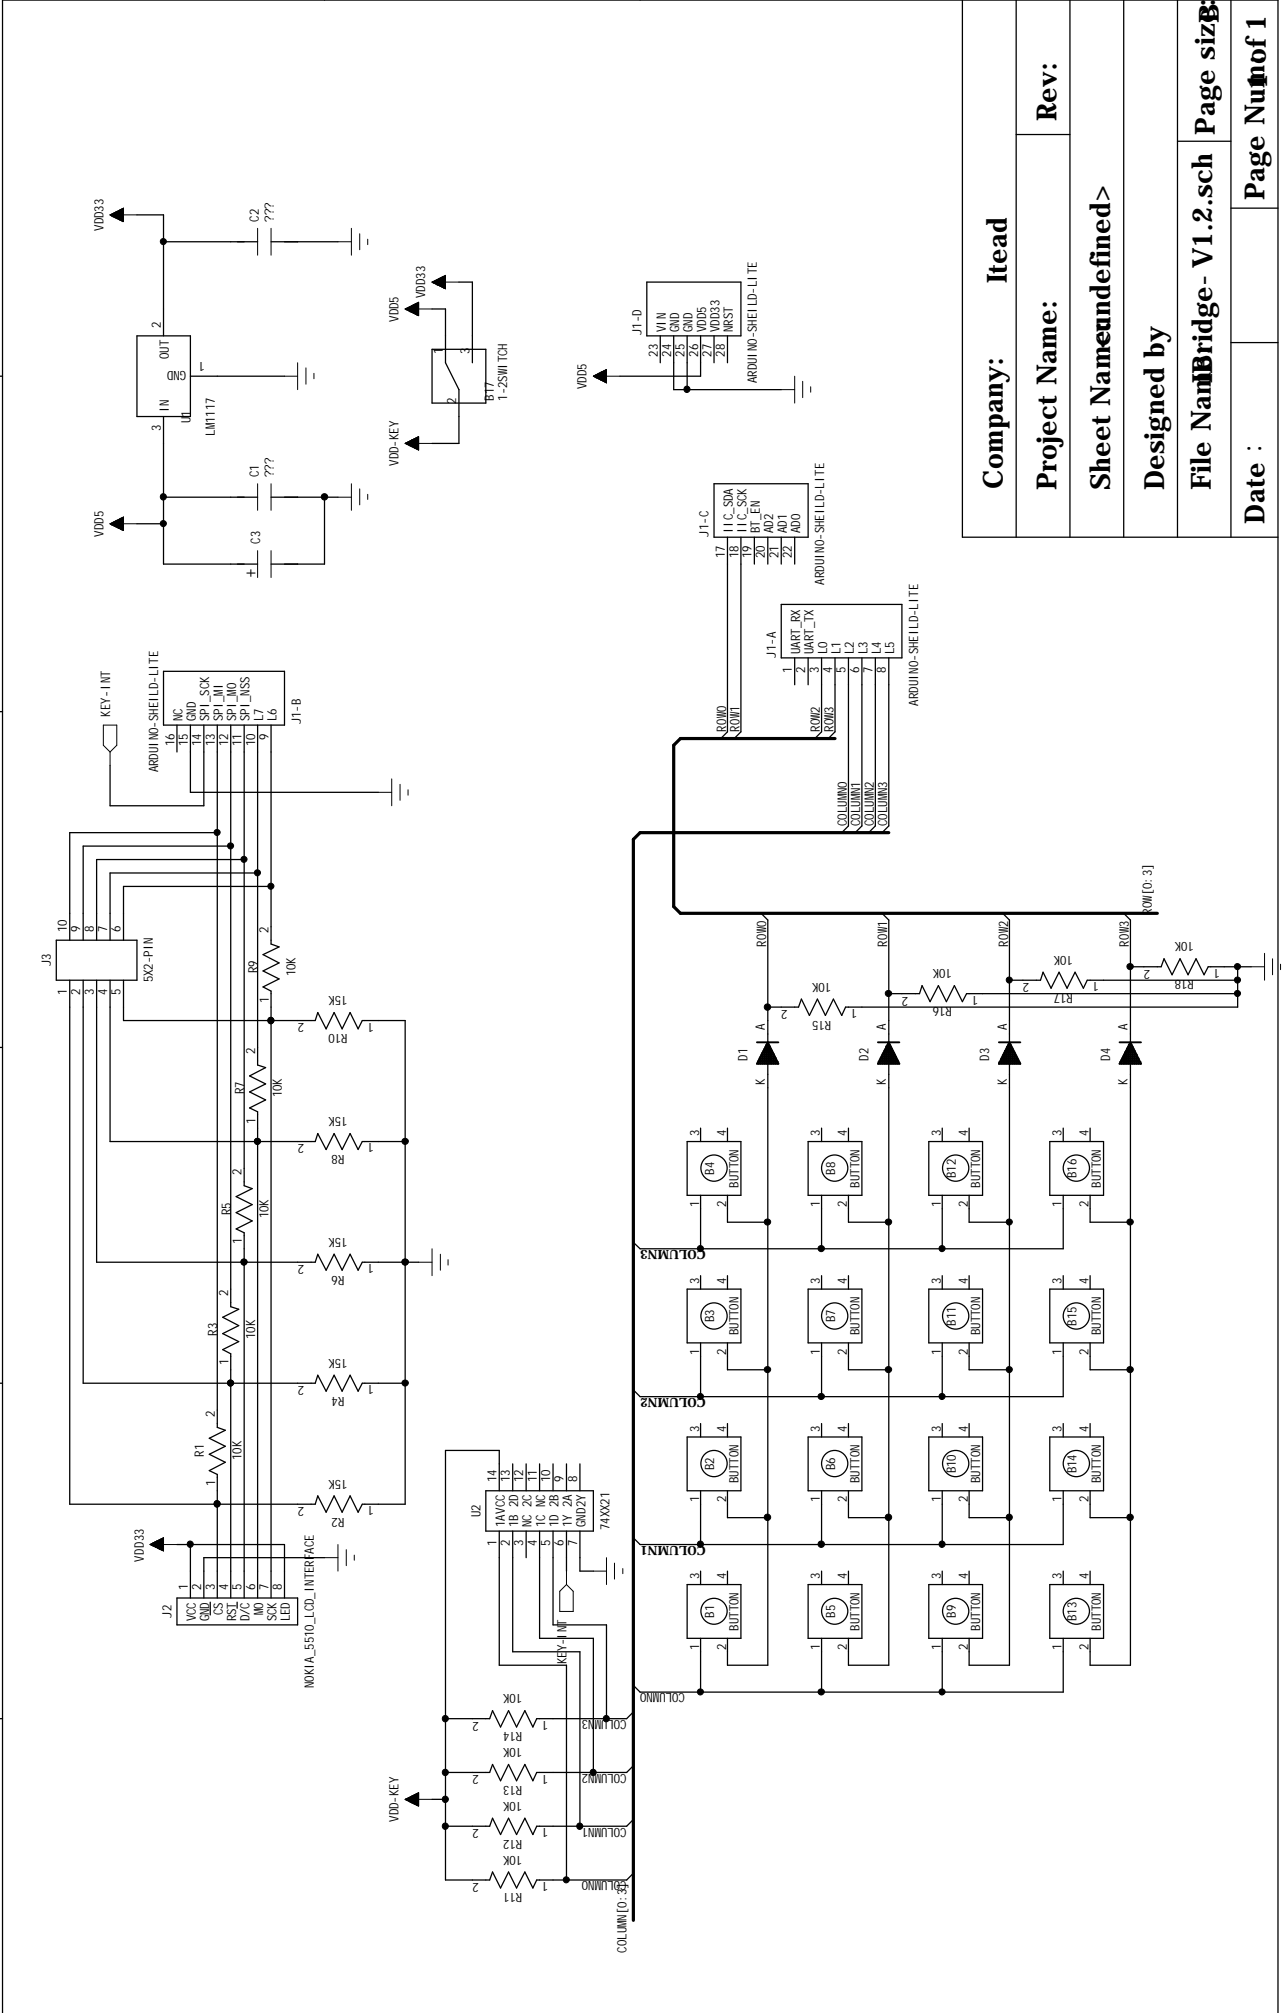

1

2

3

4

5

6

Company:	Itead
Project Name:	Rev:
Sheet Name	Undefined>
Designed by	
File Name	Bridge-V1.2.sch Page size
Date :	Page Num of 1