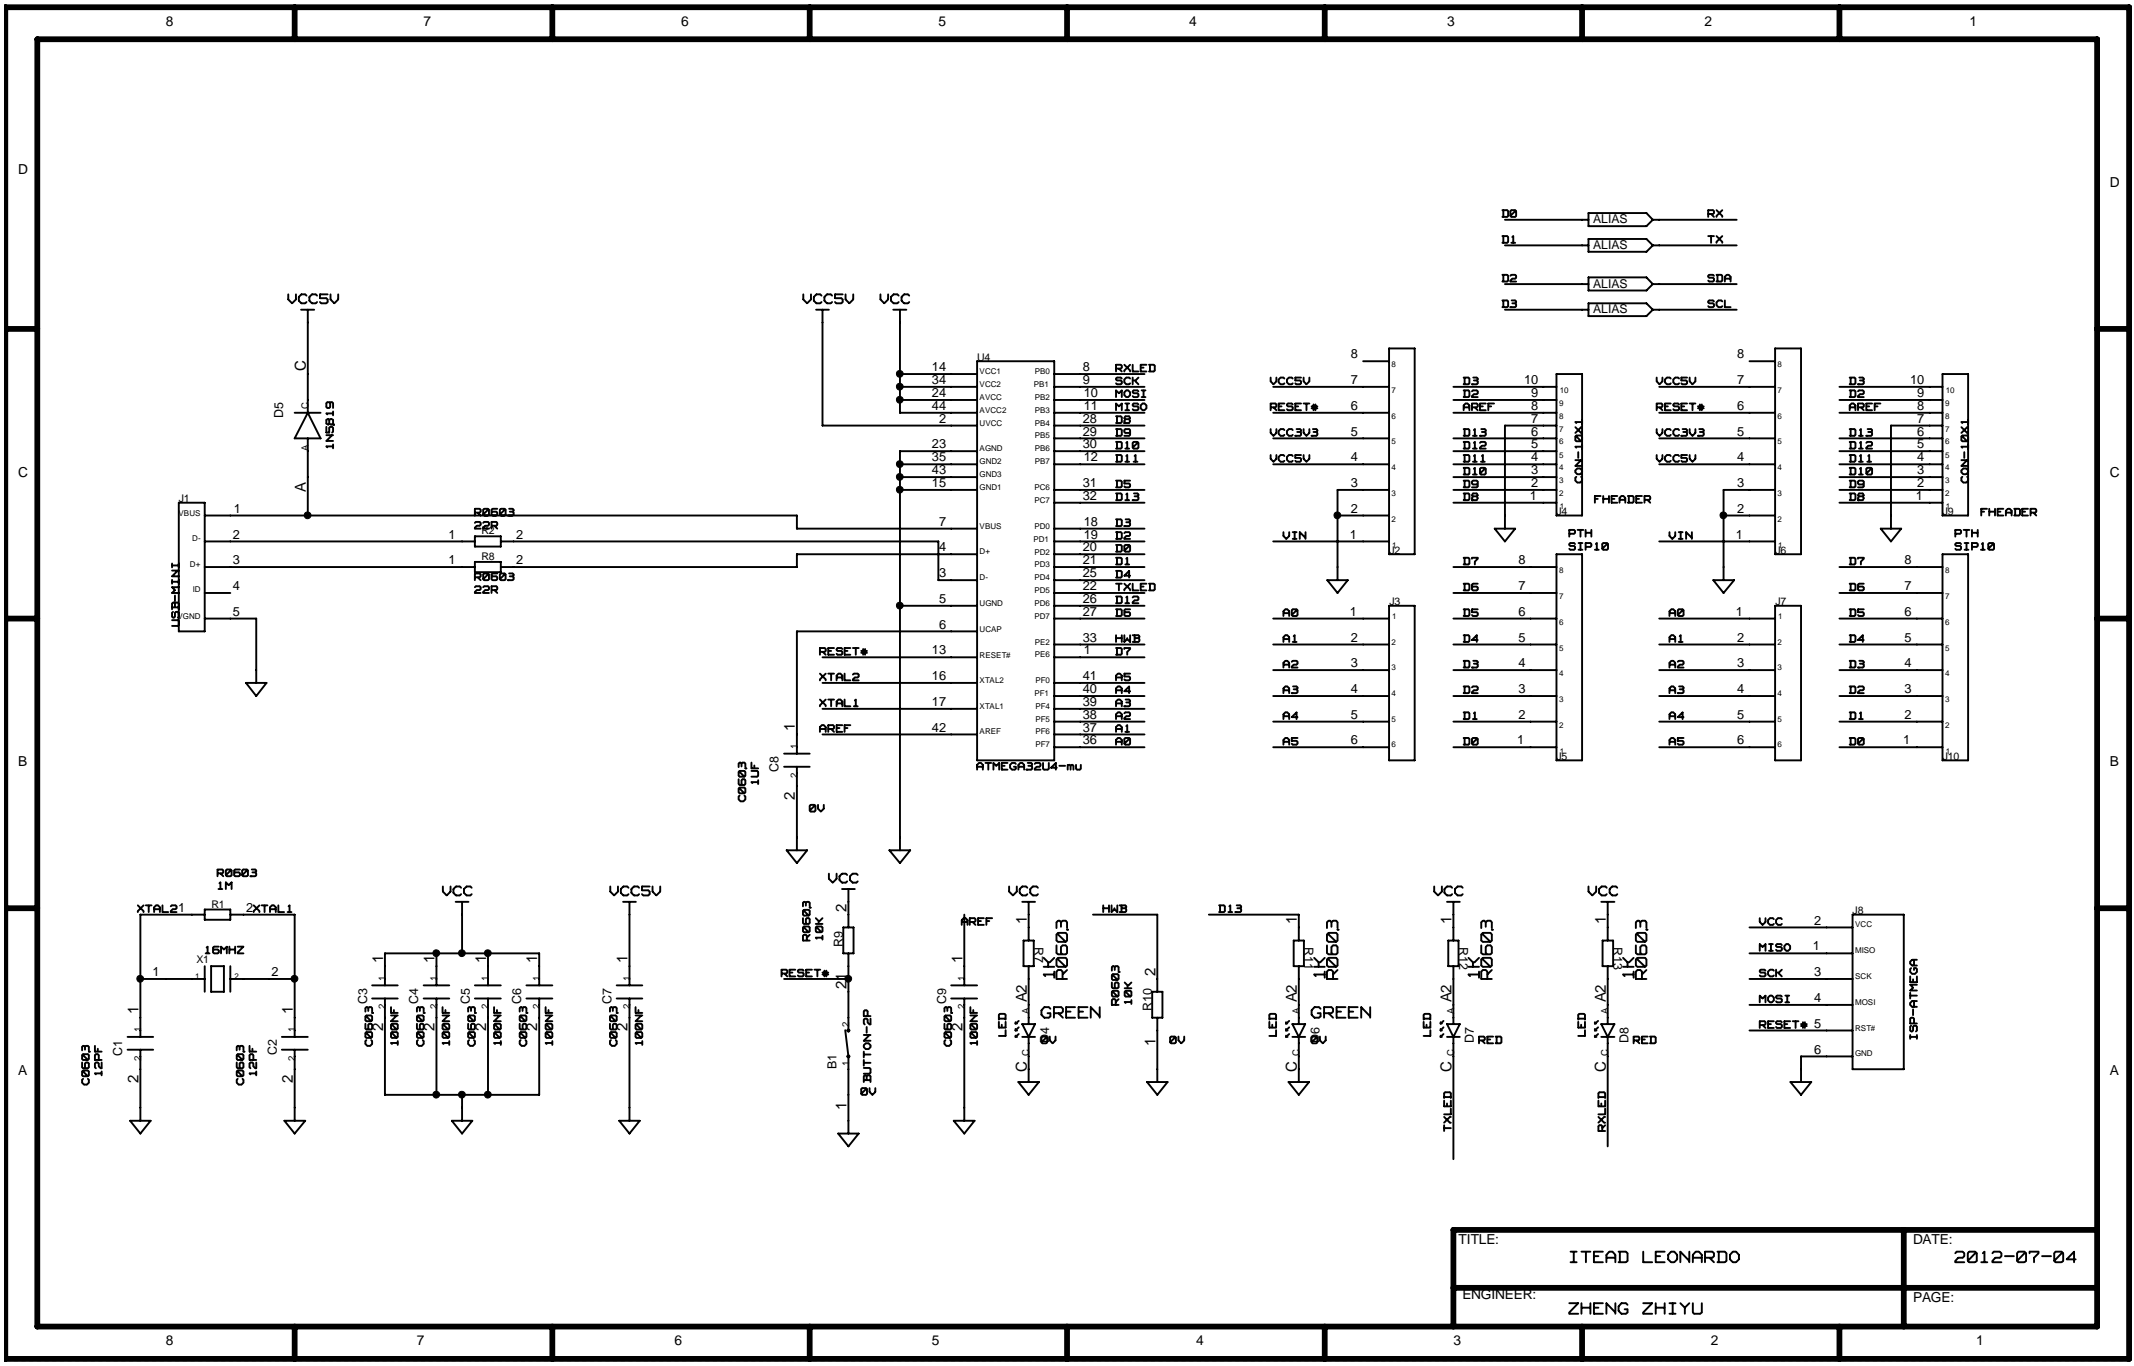

TITLE: ITEADUINO LEONARDO	DATE: 2012-07-04
ENGINEER: ZHENG ZHIYU	PAGE:

TITLE:	ITEAD LEONARDO	DATE:	2012-07-04
ENGINEER:	ZHENG ZHIYU	PAGE:	

TITLE:	ITEAD LEONARDO	DATE:	2012-07-04
ENGINEER:	ZHENG ZHIYU	PAGE:	